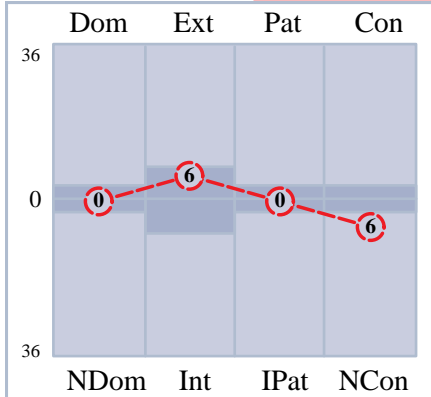

Data below good through September 27, 2006

December 15, 1999

Primary Profile

Pages 3-6

August 28, 2006

To: Others at Work

Current Adapting

Pages 7-8

August 28, 2006

To: Others at Work

Current Perceiver

Page 9

Primary Strength: Dominance +
Secondary Strength: Impatience +

Data below good through September 27, 2006

Current Logic: Facts
Current Stamina: Average
Current Goals: Some