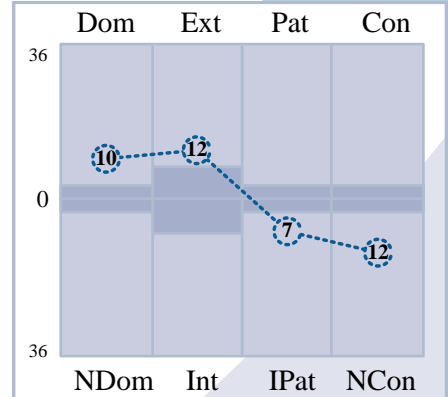

Data below good through September 27, 2006

December 15, 1999

Primary Profile

Pages 3-6

August 28, 2006

To: Others at Work

Current Adapting

Pages 7-8

August 28, 2006

To: Others at Work

Current Perceiver

Page 9

Primary Strength: Dominance +
Secondary Strength: Impatience +

Data below good through September 27, 2006

Current Logic: Facts
Current Stamina: Average
Current Goals: Some